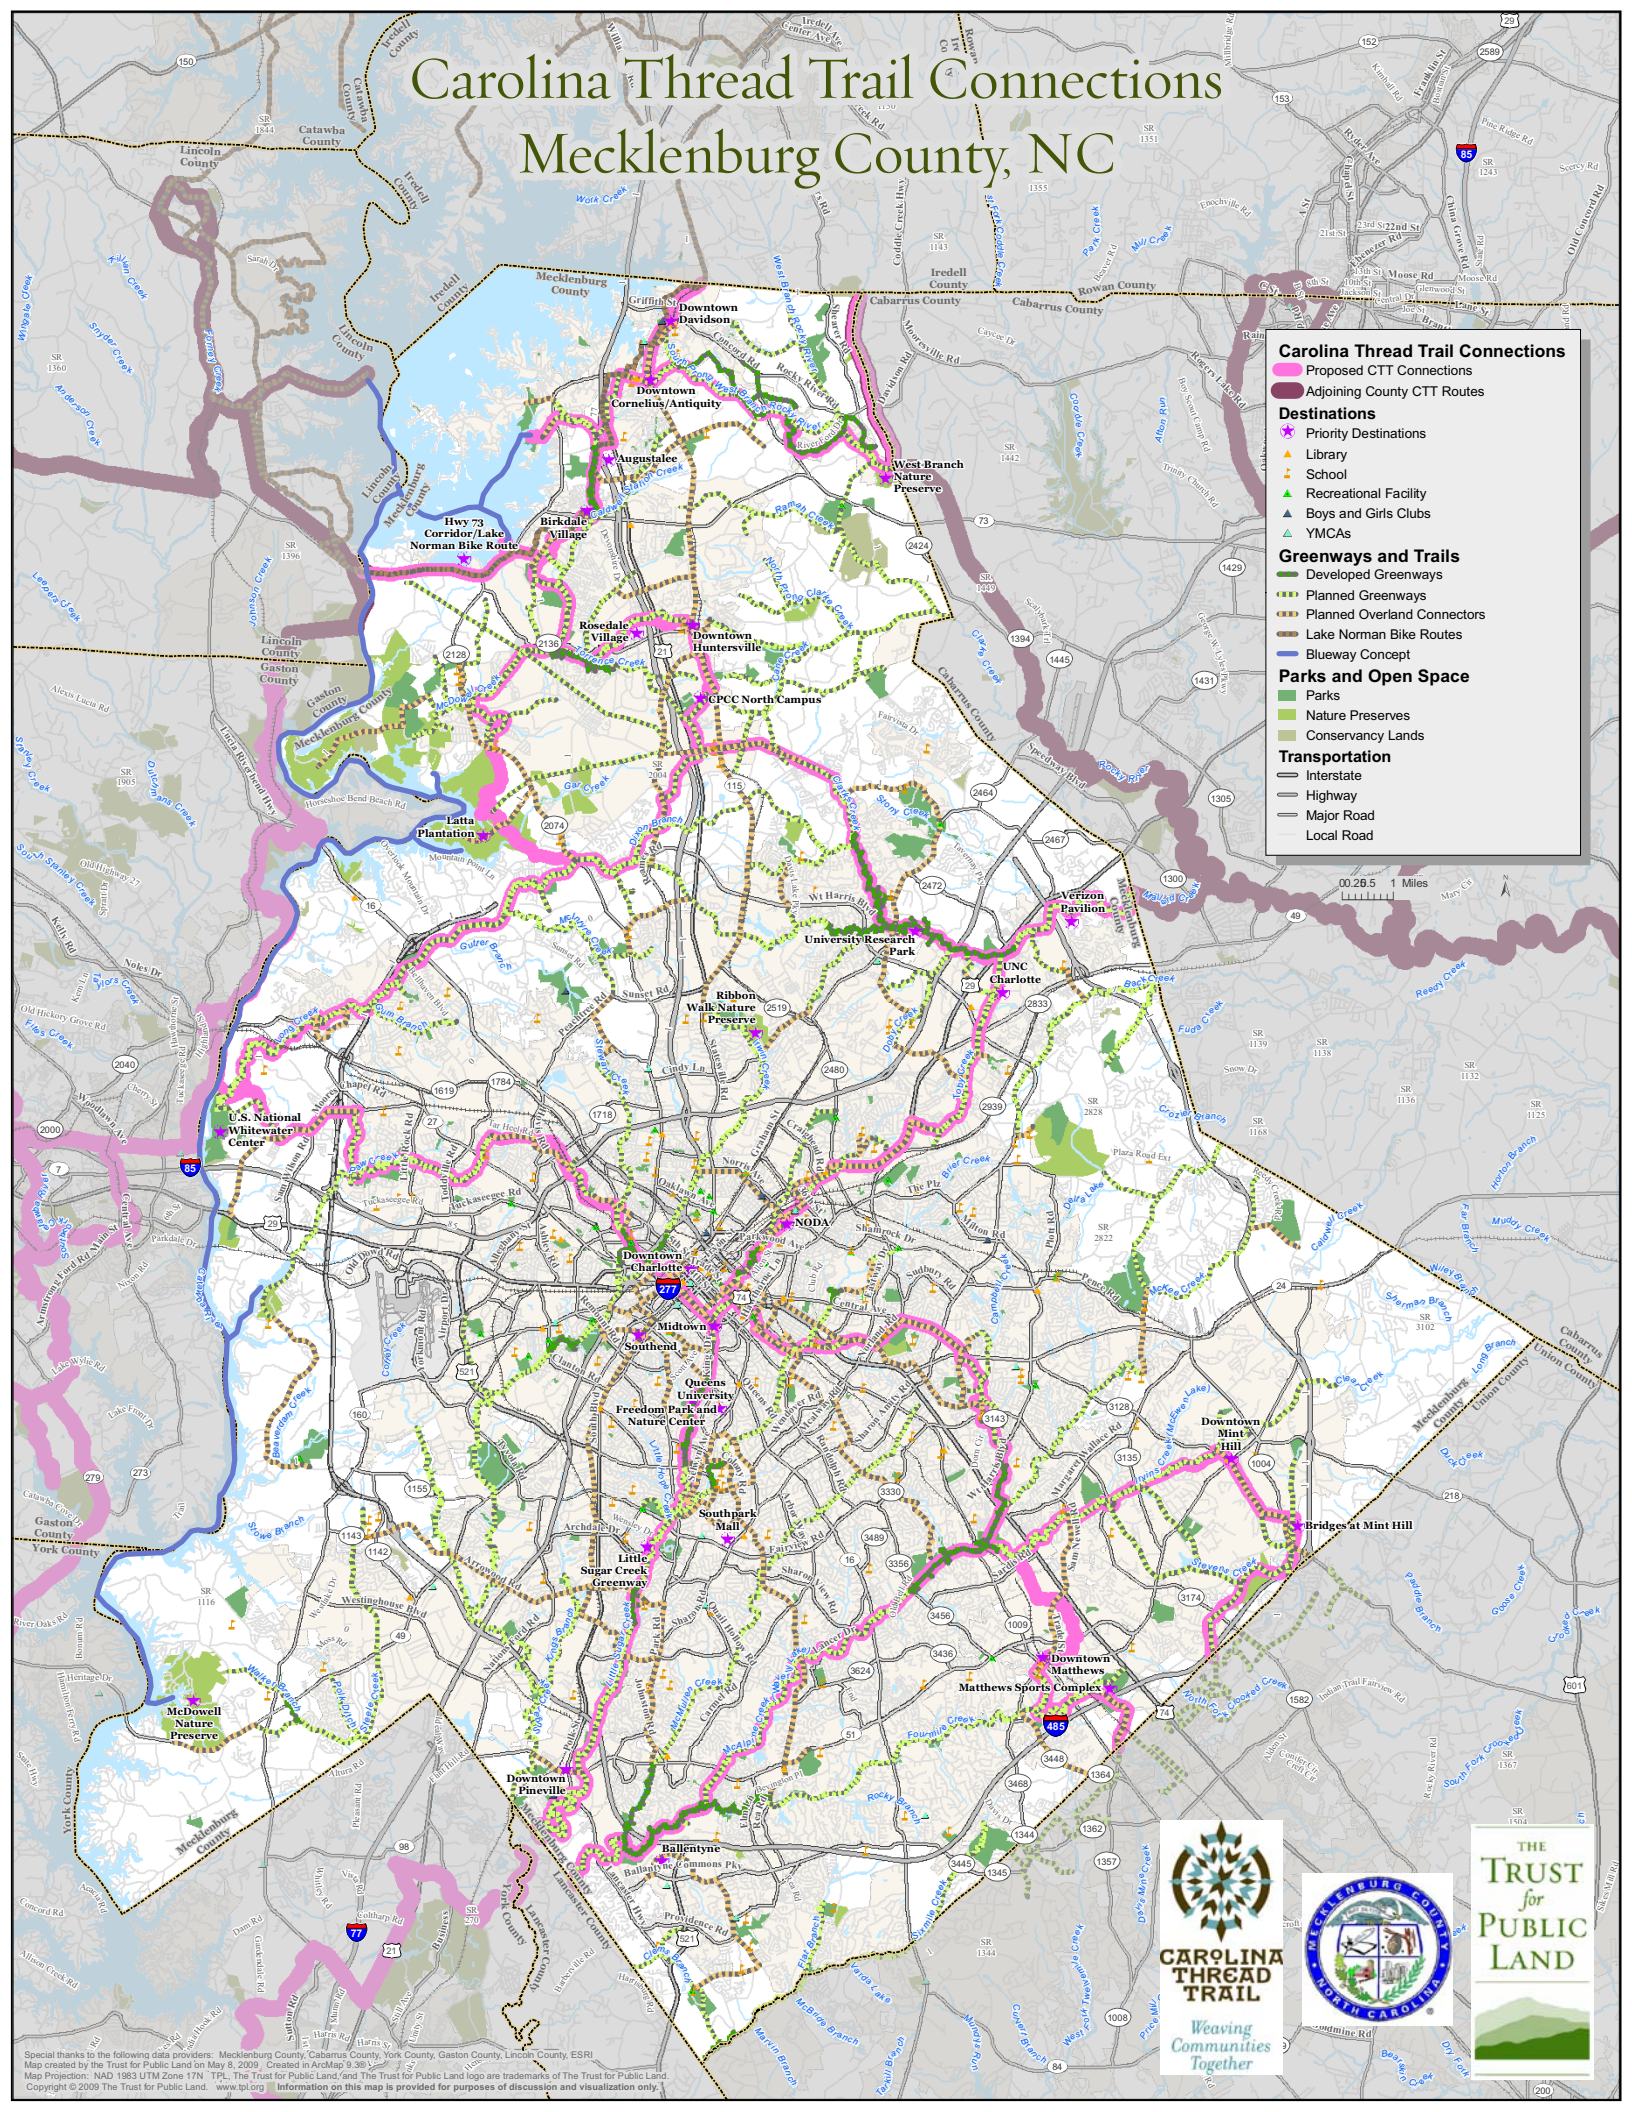

Carolina Thread Trail Connections Mecklenburg County, NC

Carolina Thread Trail Connections

- Proposed CTT Connections
- Adjoining County CTT Routes

Destinations

- Priority Destinations
- Library
- School
- Recreational Facility
- Boys and Girls Clubs
- YMCA's

Greenways and Trails

- Developed Greenways
- Planned Greenways
- Planned Overland Connectors
- Lake Norman Bike Routes
- Blueway Concept

Parks and Open Space

- Parks
- Nature Preserves
- Conservancy Lands

Transportation

- Interstate
- Highway
- Major Road
- Local Road